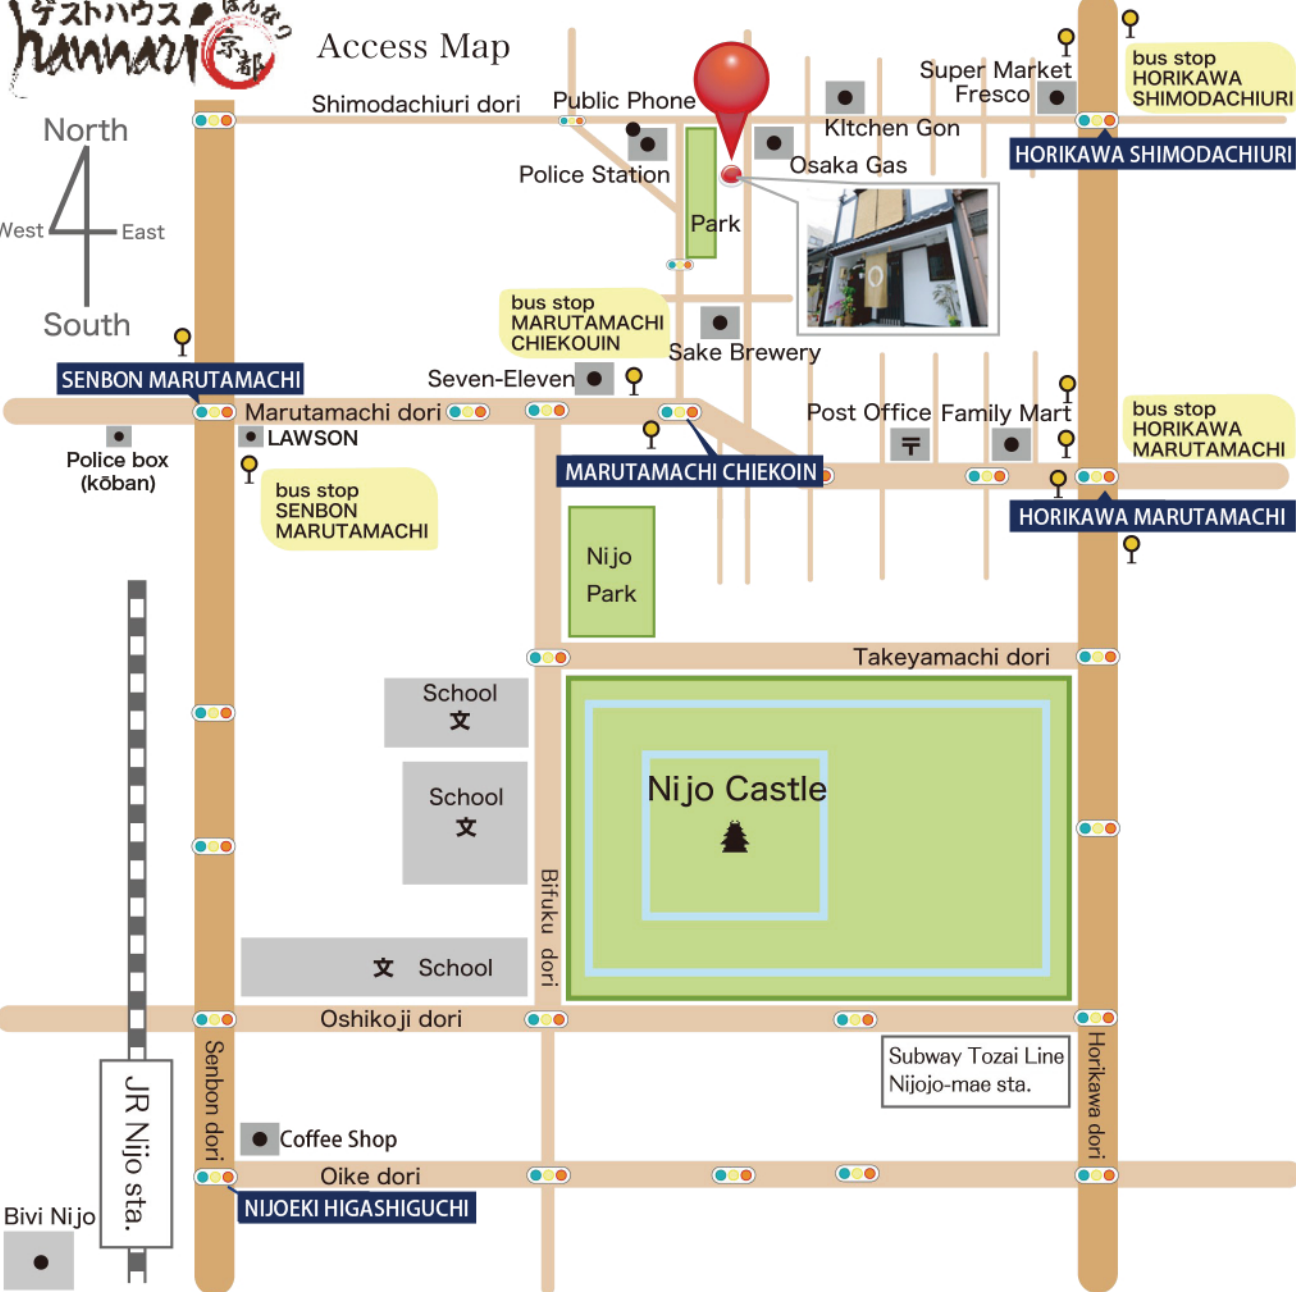

Access Map

Bivi Nijo

JR Nijo sta.

NIJOEKI HIGASHIGUCHI

Subway Tozai Line
Nijojo-mae sta.

Nijo Castle

Nijo Park

School

School

School

Oshikoji dori

Shimodachiuri dori

Public Phone

Police Station

Park

bus stop
MARUTAMACHI
CHIEKOIN

Seven-Eleven

Sake Brewery

Post Office Family Mart

MARUTAMACHI CHIEKOIN

HORIKAWA MARUTAMACHI

bus stop
SENBON
MARUTAMACHI

LAWSON

Police box
(kōban)

SENBON MARUTAMACHI

Super Market
Fresco

Kitchen Gon

Osaka Gas

bus stop
HORIKAWA
SHIMODACHIURI

HORIKAWA SHIMODACHIURI

North

South